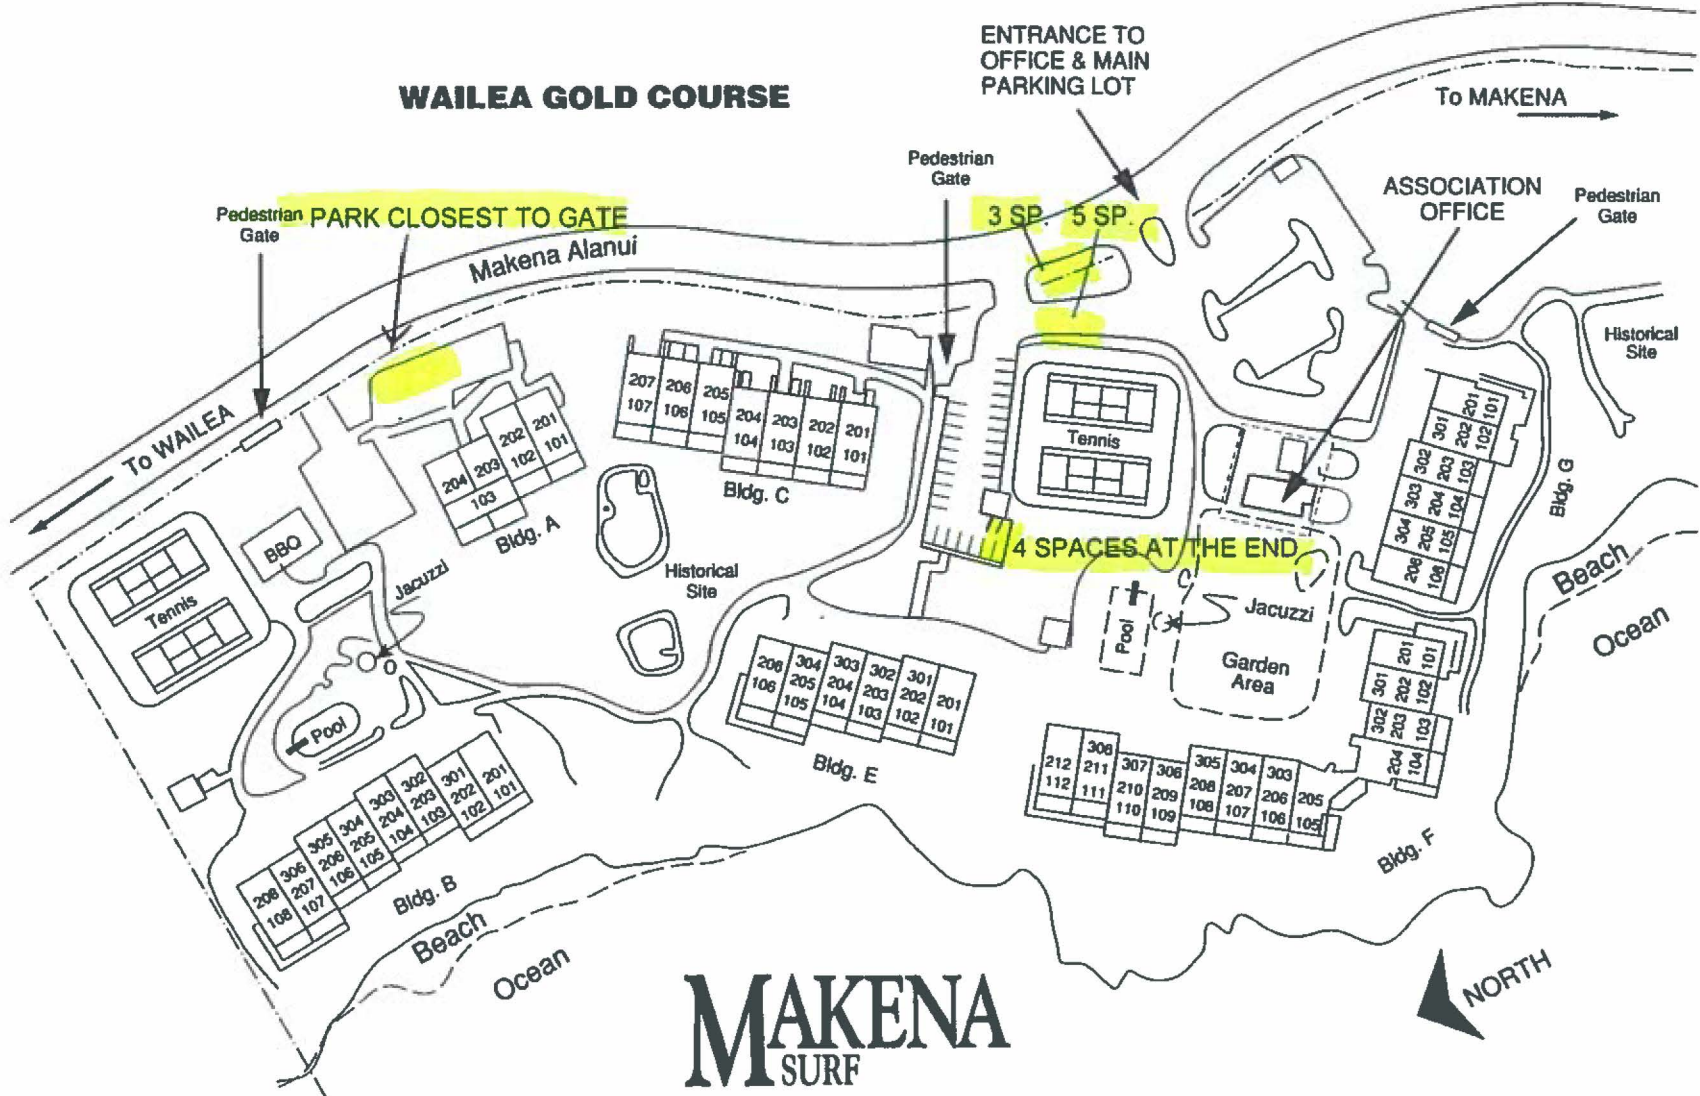

Revised 10/2018

APPROVED COVERED CAR STORAGE PARKING
APPROVED COVER COLOR: TAN OR SILVER

WALEA GOLD COURSE

MAKENA
SURF